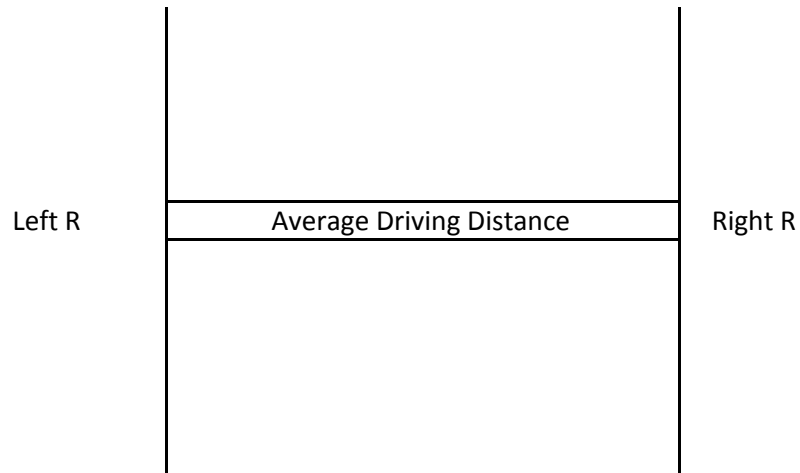

Round Statistics

Date: _____ **Course:** _____ **Competition Type:** _____

Driving Accuracy:

Place a cross (X) where the ball finished. This will help to analyse where you "hit or "miss" the fairway and see if there is a pattern to your driving.

Fairways Hit = _____ / _____

Approach Shots:

Place the hole number (E.g. 1) where your approach shot into the green finished and place the hole number in a circle to show where the hole was located.

Greens in Regulation = _____ / _____